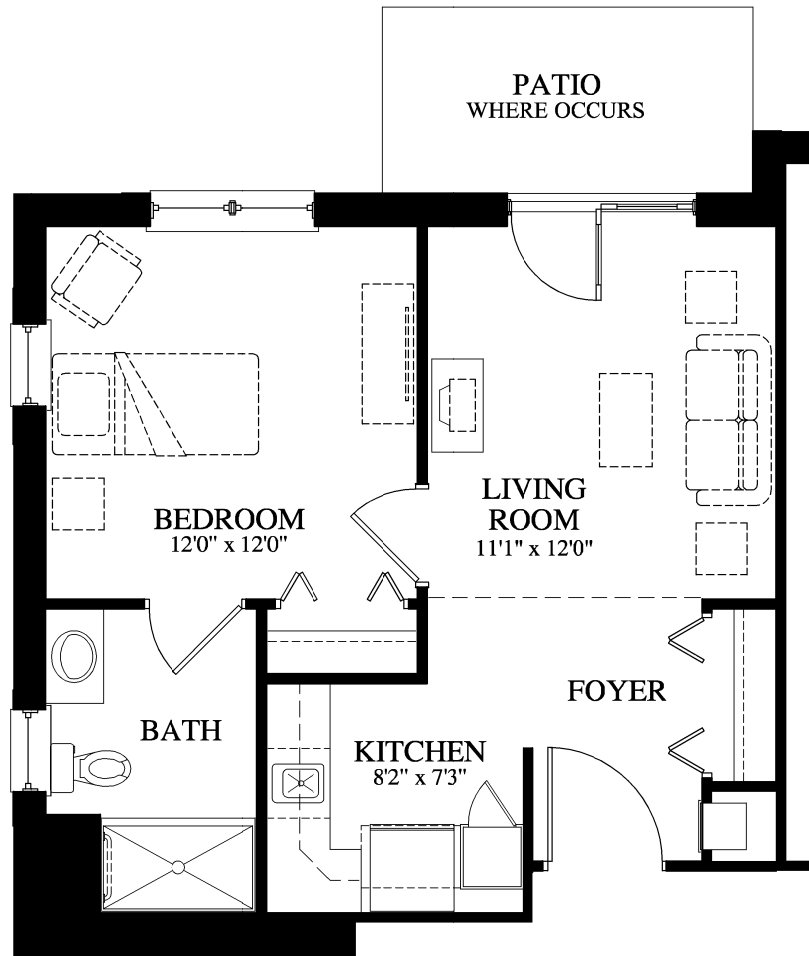

Countryside Christian Community

200 Bellann Court
Annville, PA 17003

717-867-4636

www.countrysidechristian.info

Assisted Living One Bedroom Suite 'D'

512 Square Feet

11.12.04

Final dimensions
and configuration
may vary slightly
from this plan.