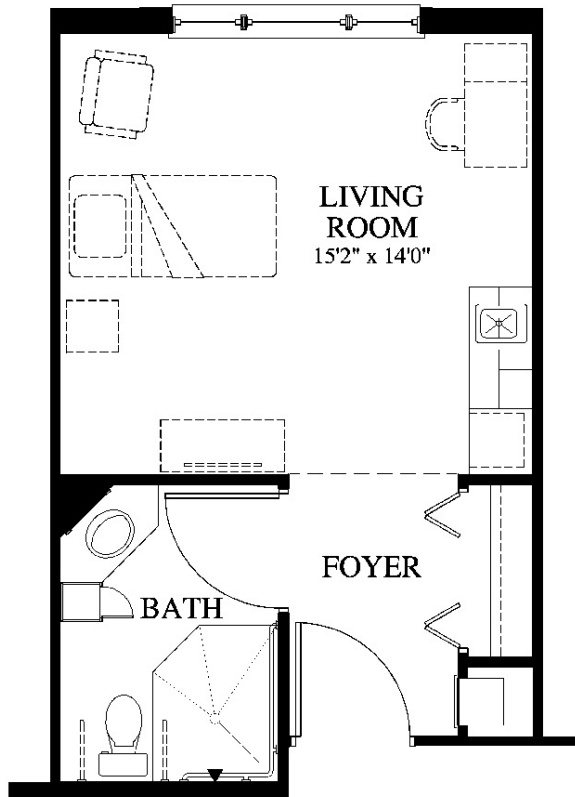

Countryside Christian Community

200 Bellann Court
Annville, PA 17003
717-867-4636

www.countrysidechristian.info

Nursing Private Unit 'B'

354 Square Feet

11.12.04

Final dimensions
and configuration
may vary slightly
from this plan.