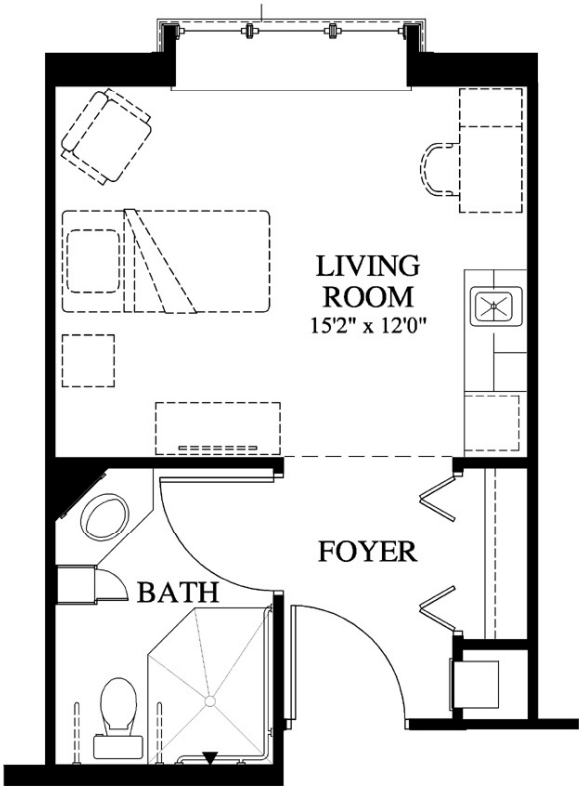

## Nursing Private Unit 'A'

337 Square Feet

11.12.04

Final dimensions  
and configuration  
may vary slightly  
from this plan.