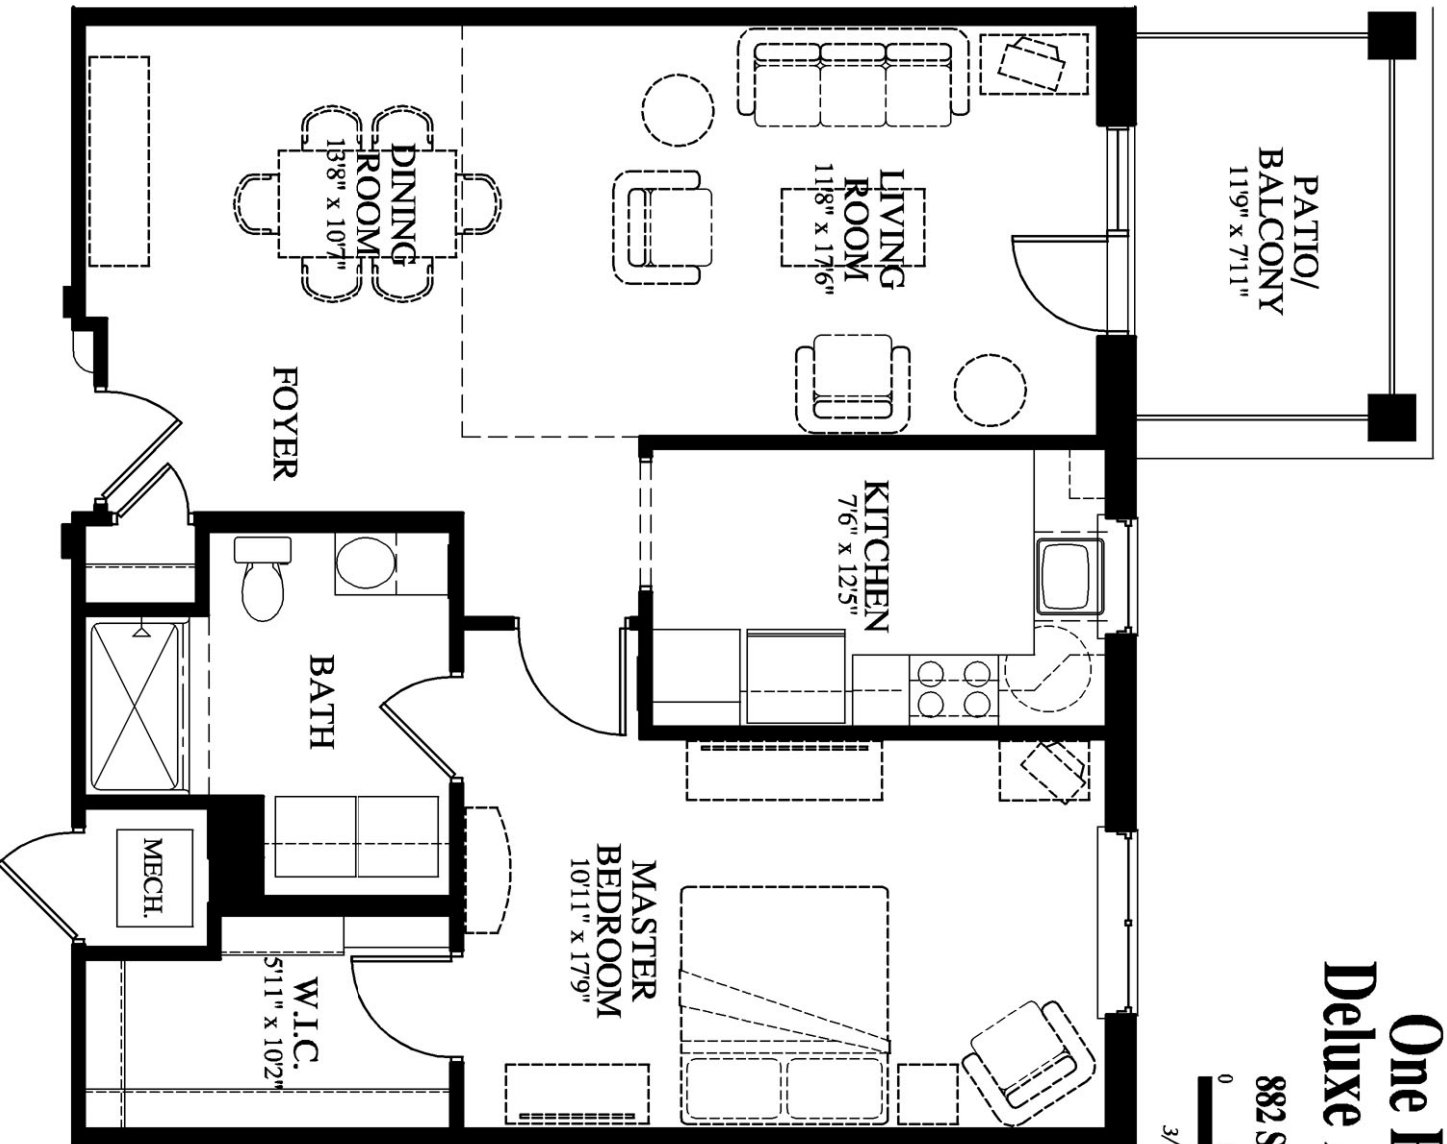

Countryside Christian Community

200 Bellann Court
Annville, PA 17003

717-867-4636

www.countrysidechristian.info

One Bedroom Deluxe Apartment

882 Square Feet

03.11.05

Final dimensions
and configuration
may vary slightly
from this plan.