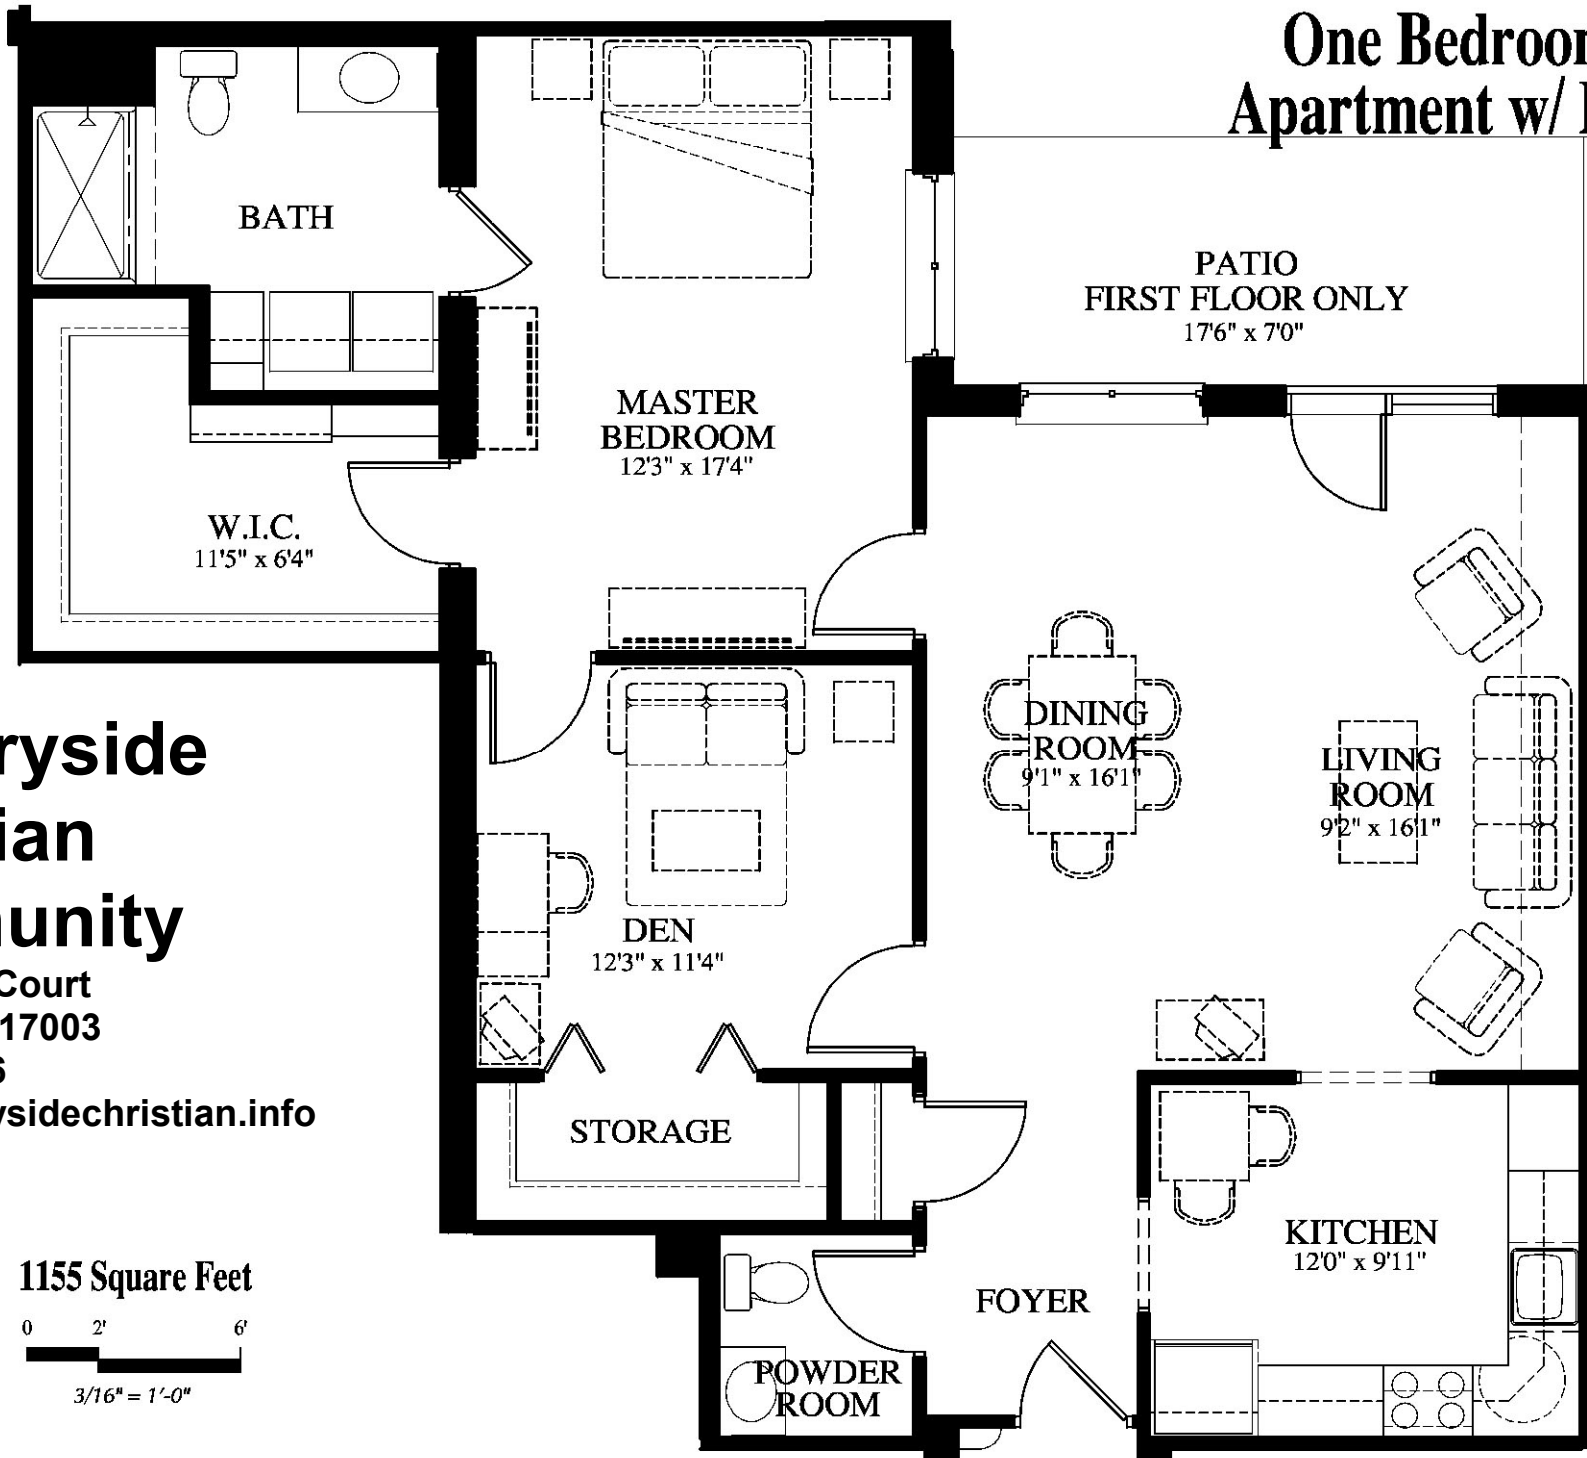

One Bedroom Apartment w/ Den

Countryside Christian Community

200 Bellann Court
Annville, PA 17003
717-867-4636

www.countrysidechristian.info

03.11.05

Final dimensions
and configuration
may vary slightly
from this plan.

1155 Square Feet

3/16" = 1'-0"