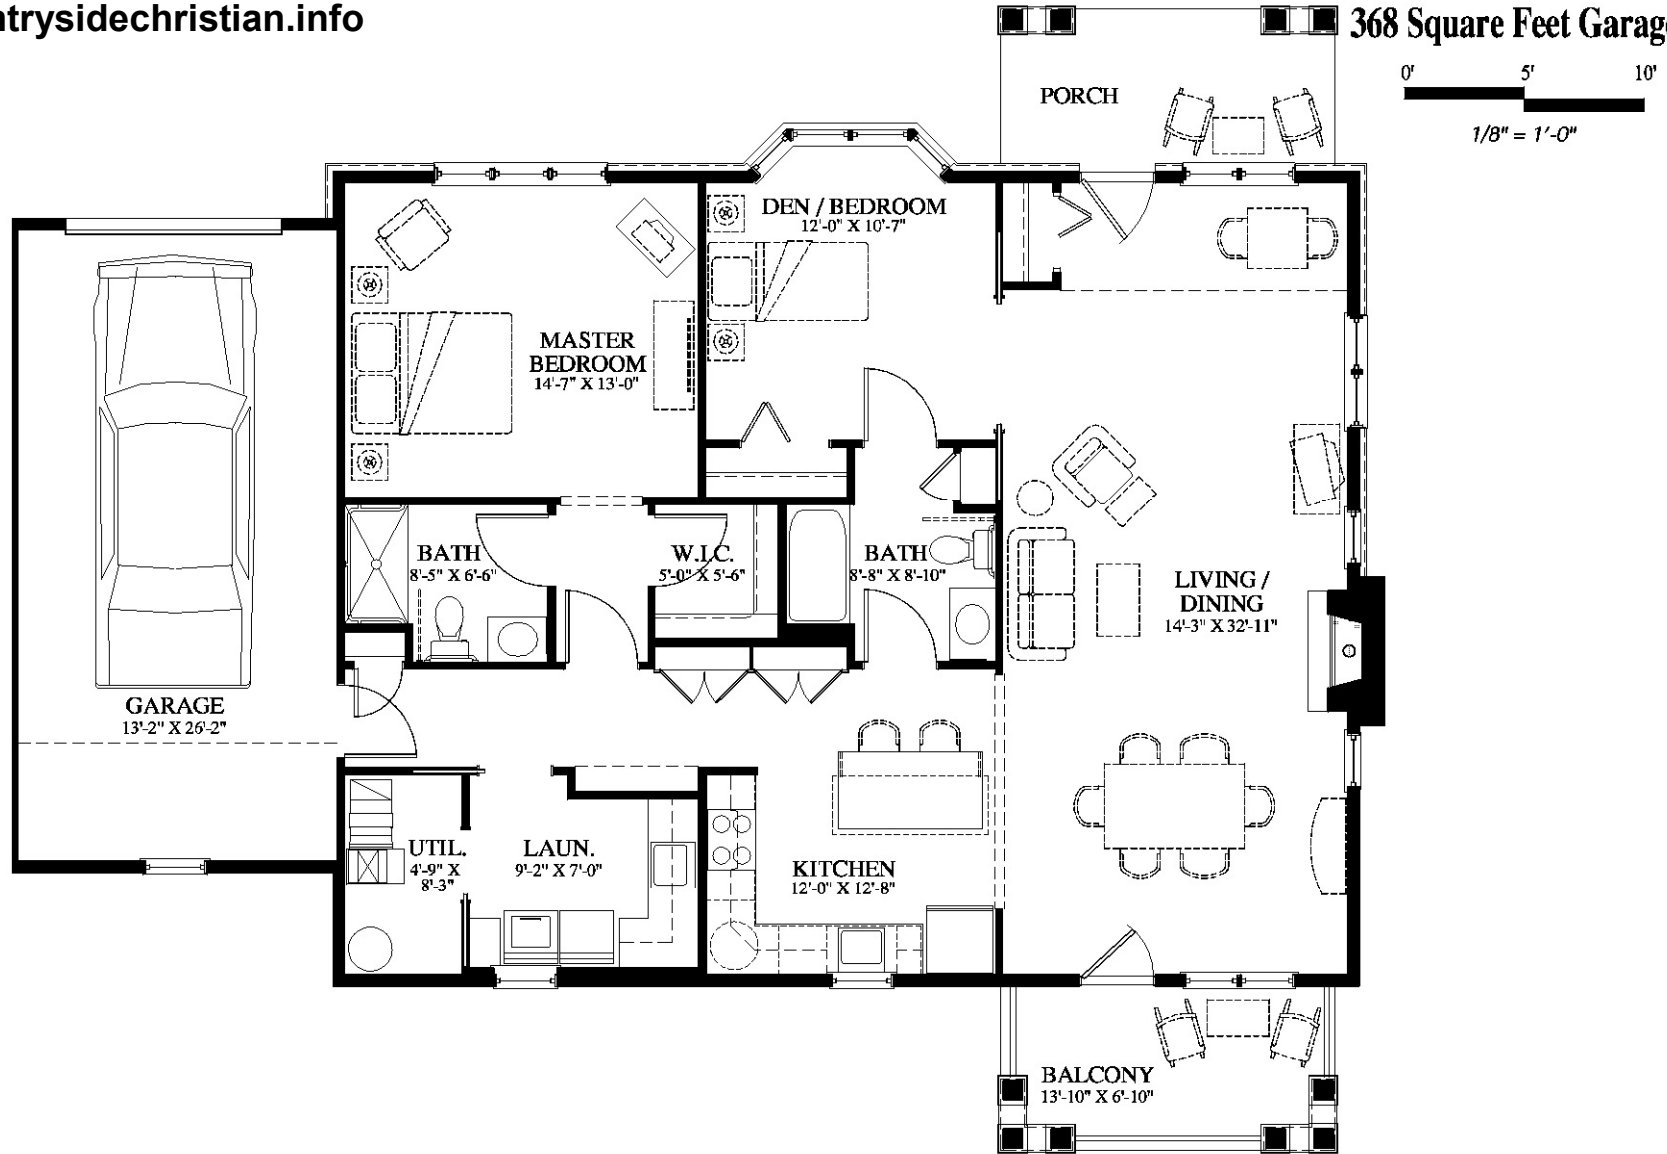

Countryside Christian Community

200 Bellann Court
Anville, PA 17003

717-867-4636

www.countrysidechristian.info

Ridgeview Two Bedroom Cottage

1,460 Square Feet Living Area

368 Square Feet Garage

05.25.05

Final dimensions and configuration may vary slightly from this plan.