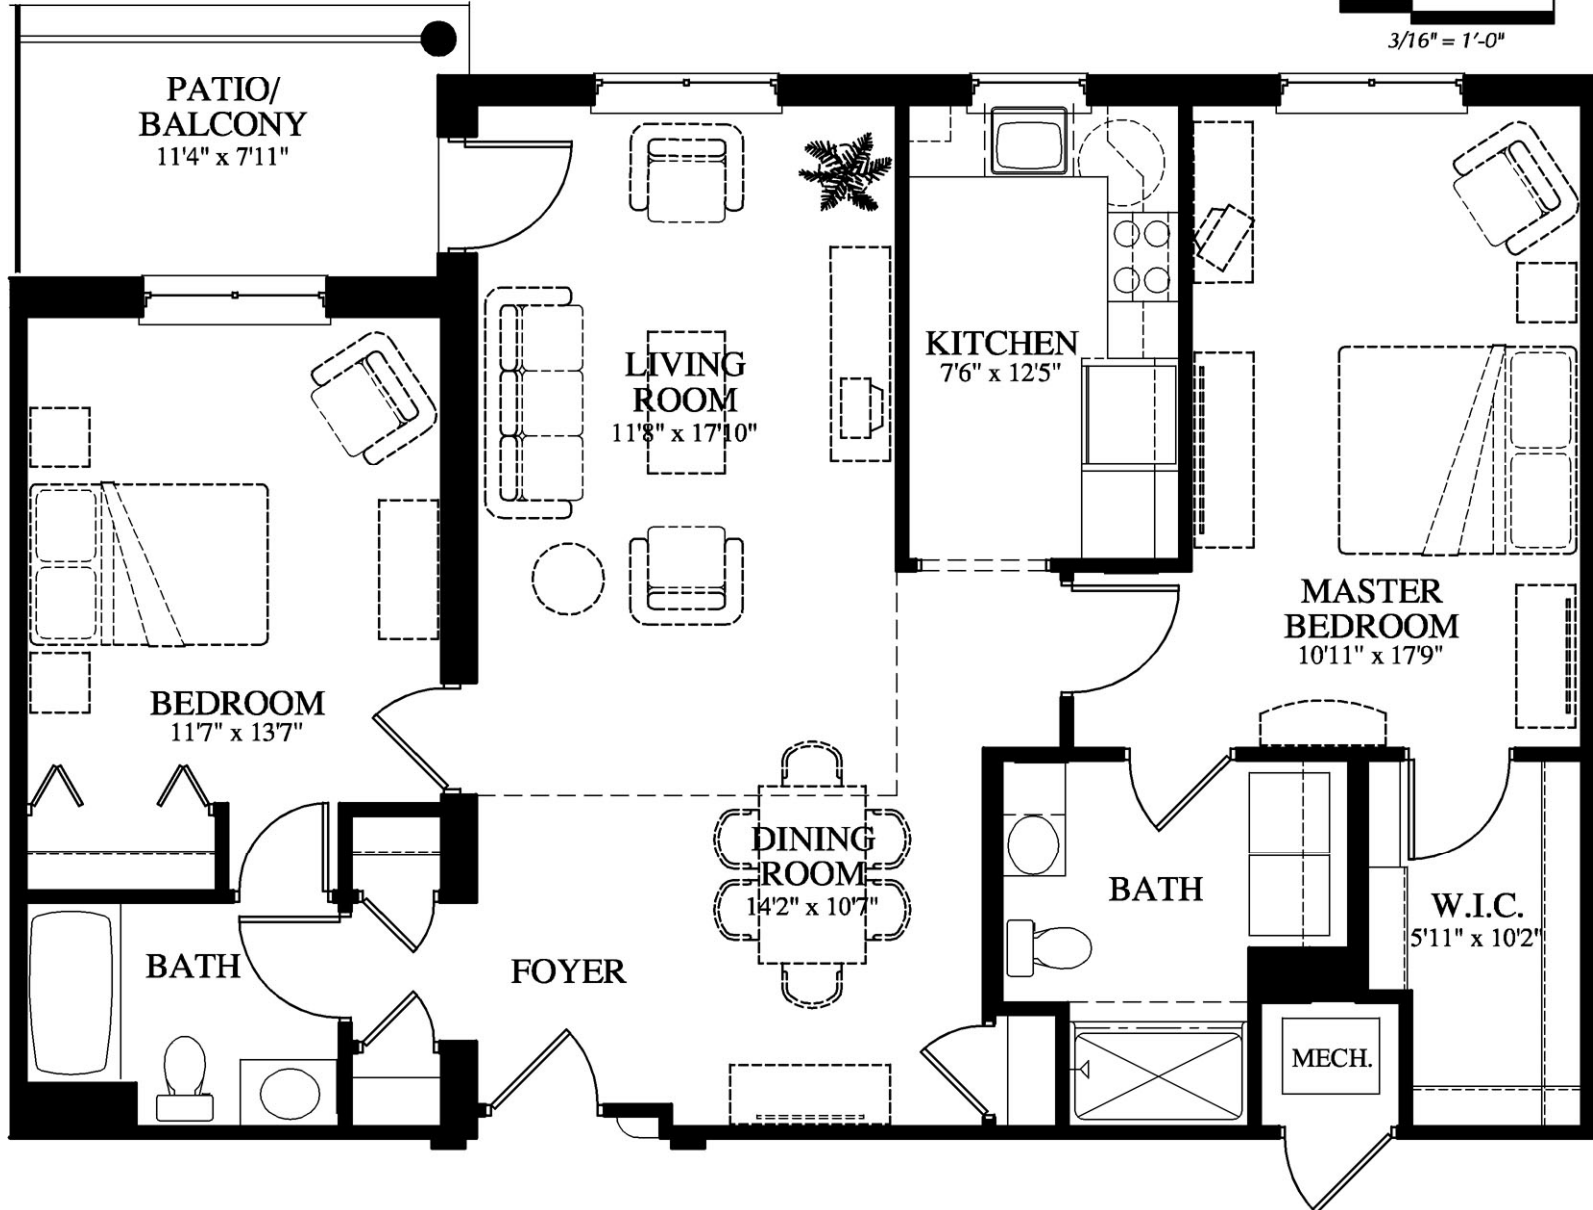

Countryside Christian Community

200 Bellann Court
Annville, PA 17003
717-867-4636

www.countrysidechristian.info

Two Bedroom Deluxe Apartment

1,171 Square Feet

03.11.05

Final dimensions
and configuration
may vary slightly
from this plan.