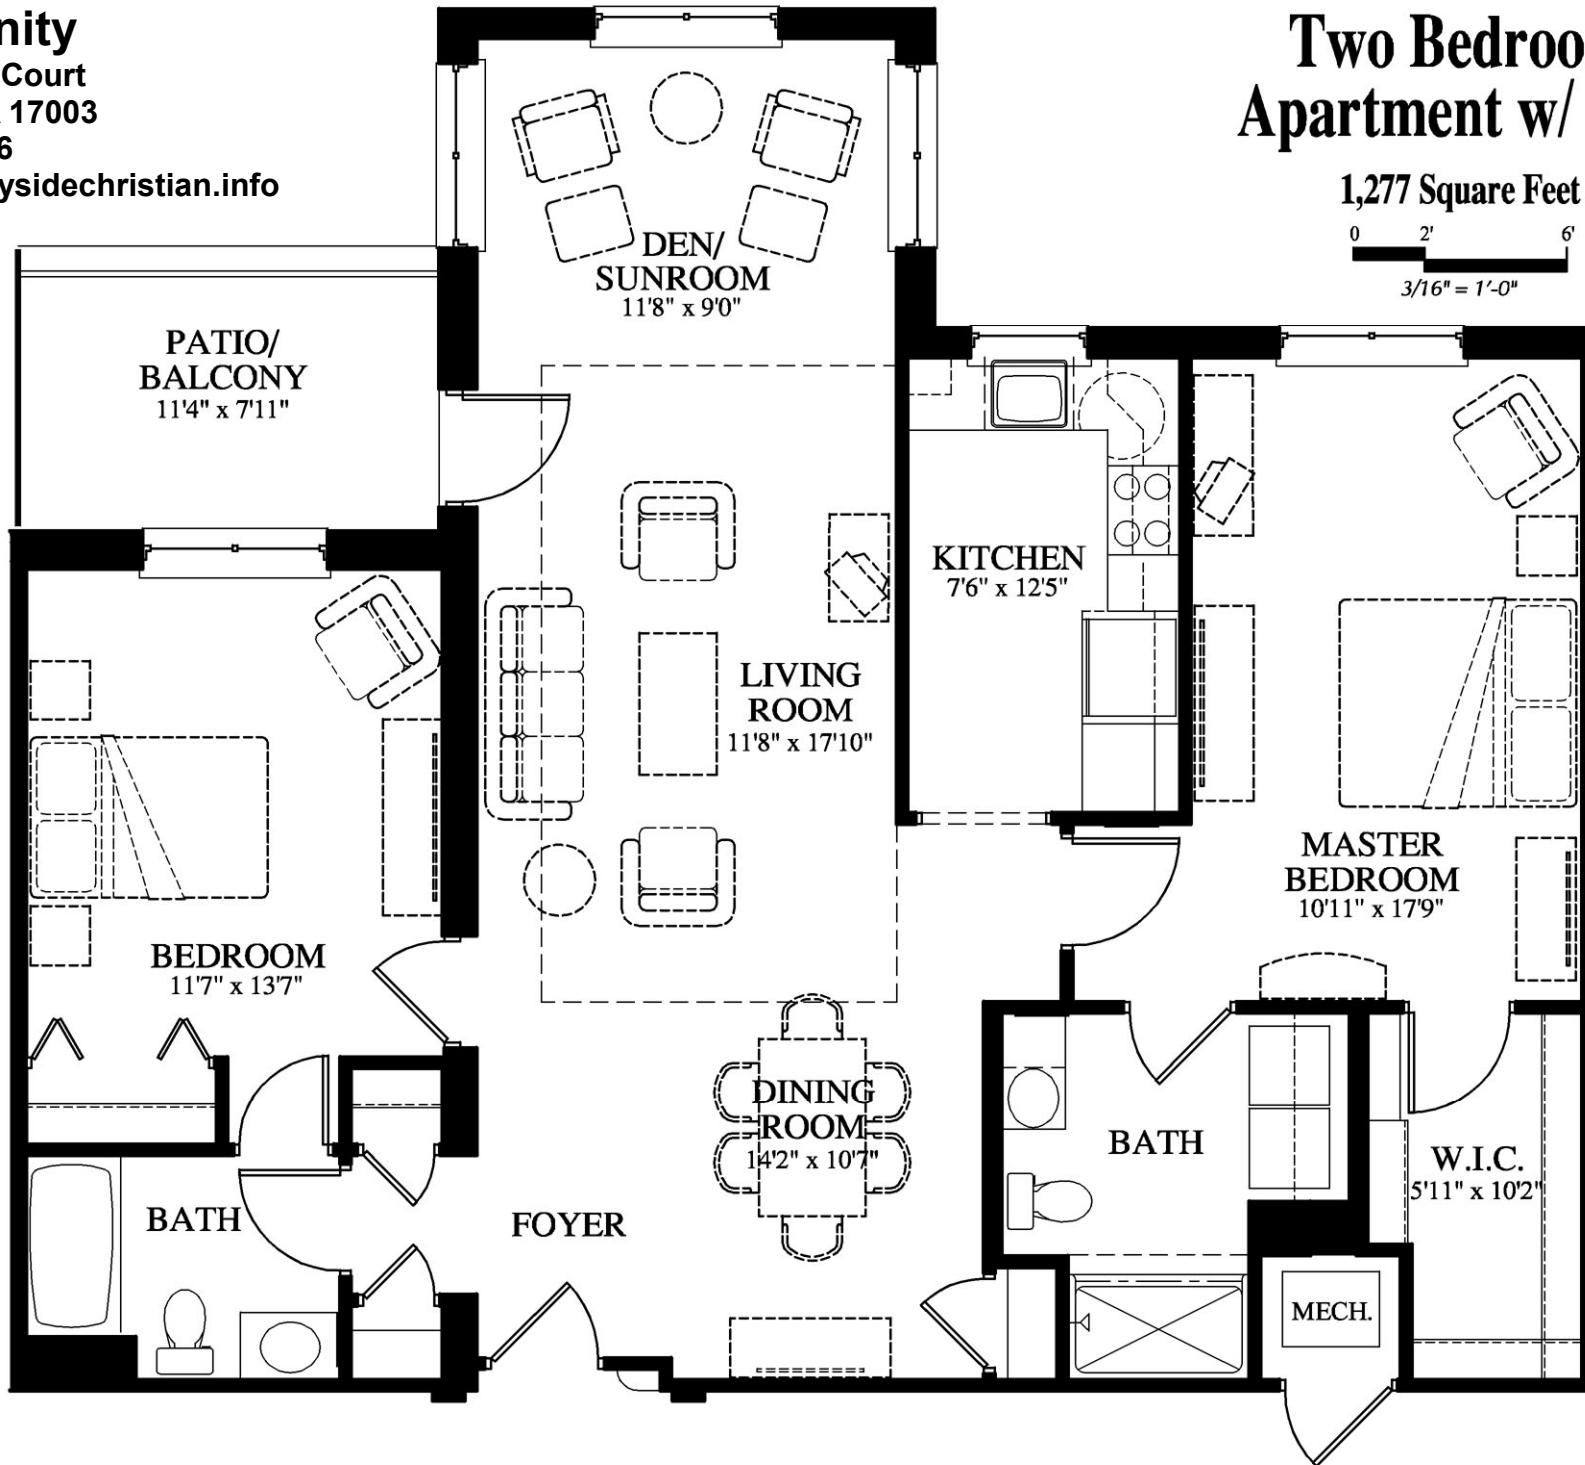

Countryside Christian Community

200 Bellann Court
Annville, PA 17003
717-867-4636

www.countrysidechristian.info

Two Bedroom Apartment w/ Den

1,277 Square Feet

03.11.05

Final dimensions and configuration may vary slightly from this plan.