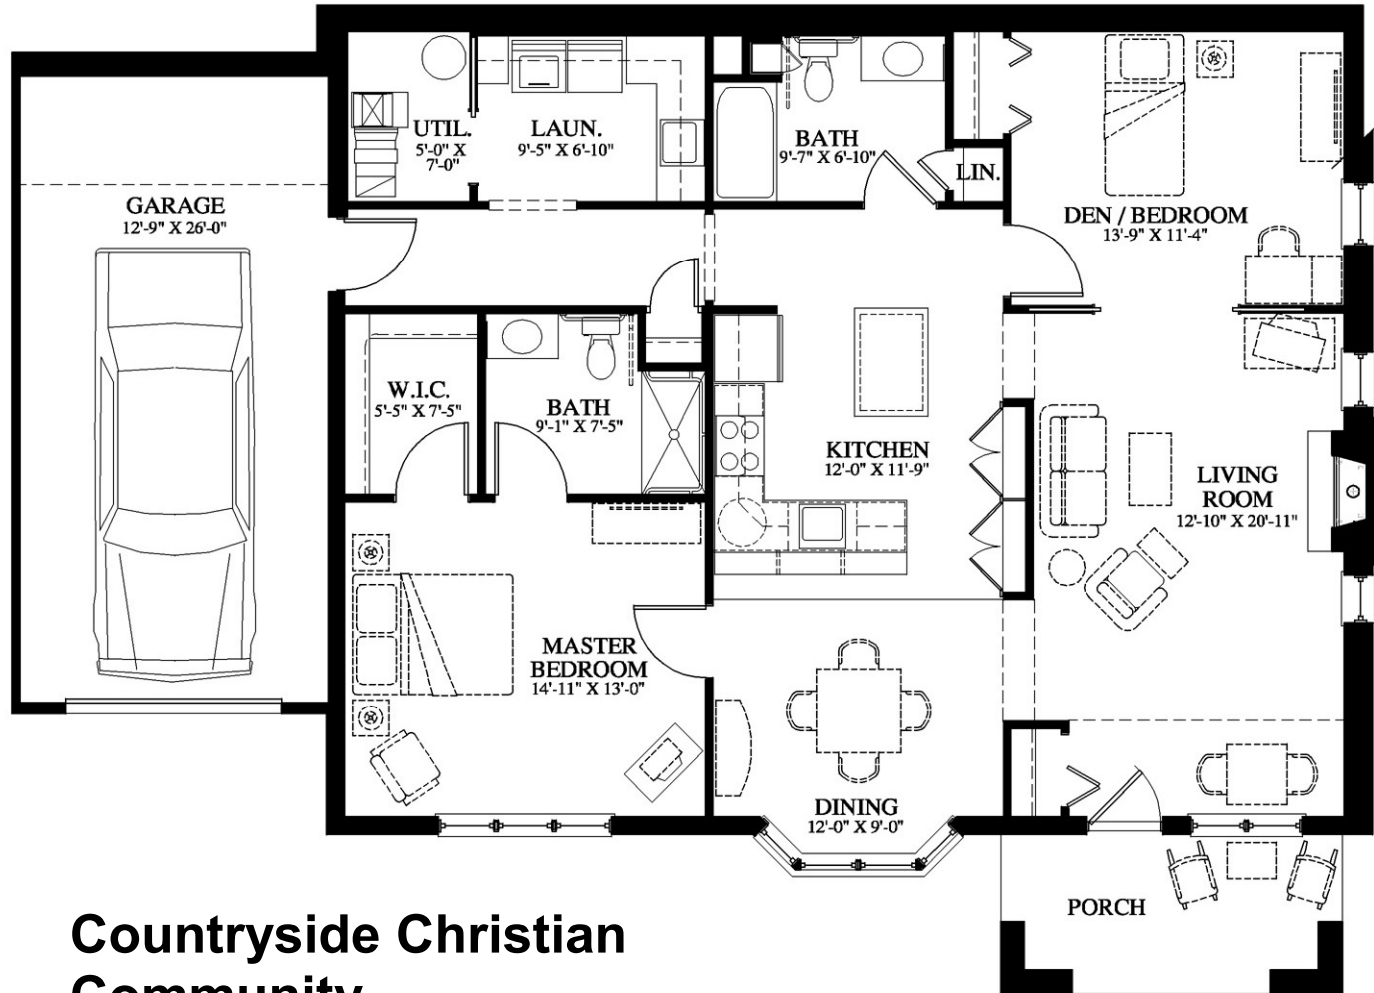

# Valleyview Two Bedroom Cottage

1,492 Square Feet Living Area

364 Square Feet Garage

0' 5' 10'

1/8" = 1'-0"

05.25.05

Final dimensions and configuration may vary slightly from this plan.