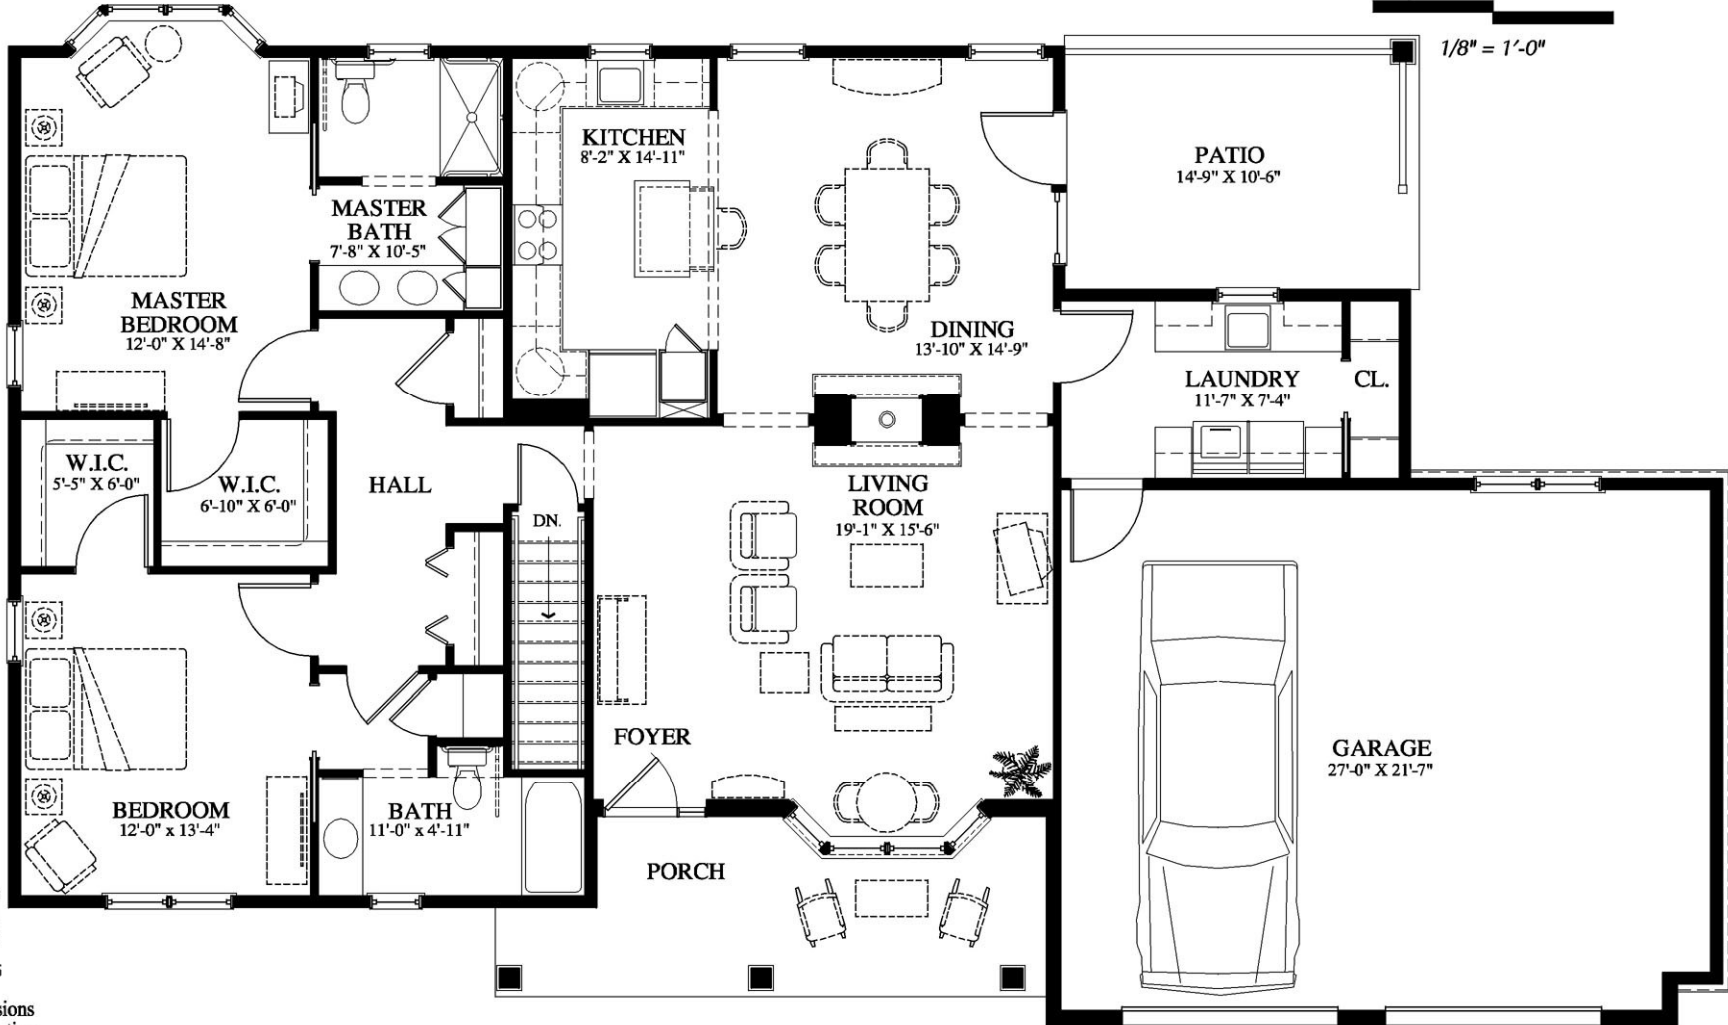

Countryside Christian Community

200 Bellann Court
Annville, PA 17003

717-867-4636

www.countrysidechristian.info

Waterford Two Bedroom Cottage

with Two Car Garage Option
1,642 Square Feet Living Area
617 Square Feet Garage Area

0' 5' 10'

1/8" = 1'-0"

05.25.05

Final dimensions
and configuration
may vary slightly
from this plan.