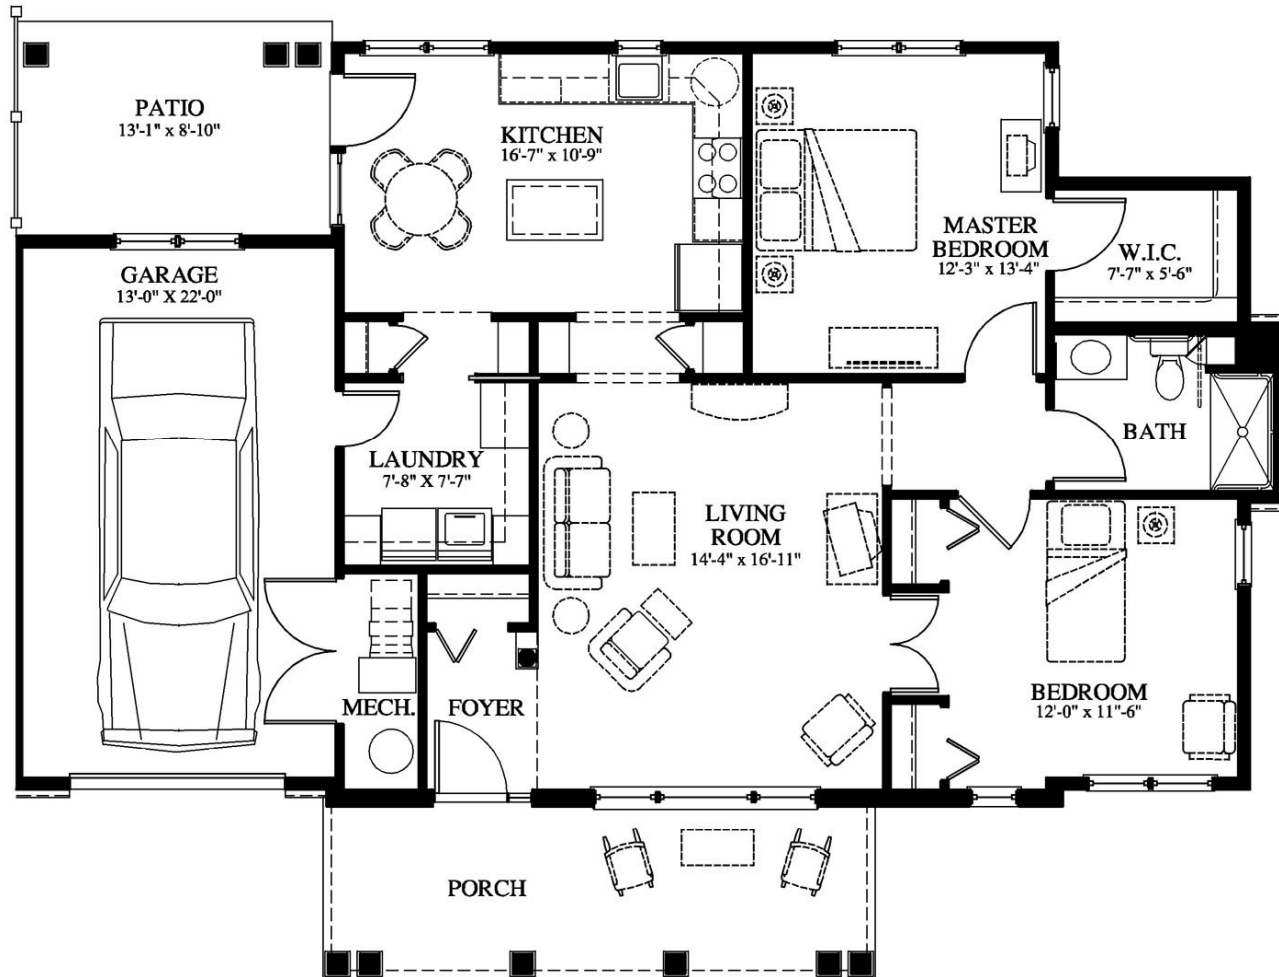

Countryside Christian Community

200 Bellann Court
Annville, PA 17003

717-867-4636

www.countrysidechristian.info

Woodland Two Bedroom Cottage

1,133 Square Feet Living Area

340 Square Feet Garage Area

06.06.05

Final dimensions
and configuration
may vary slightly
from this plan.